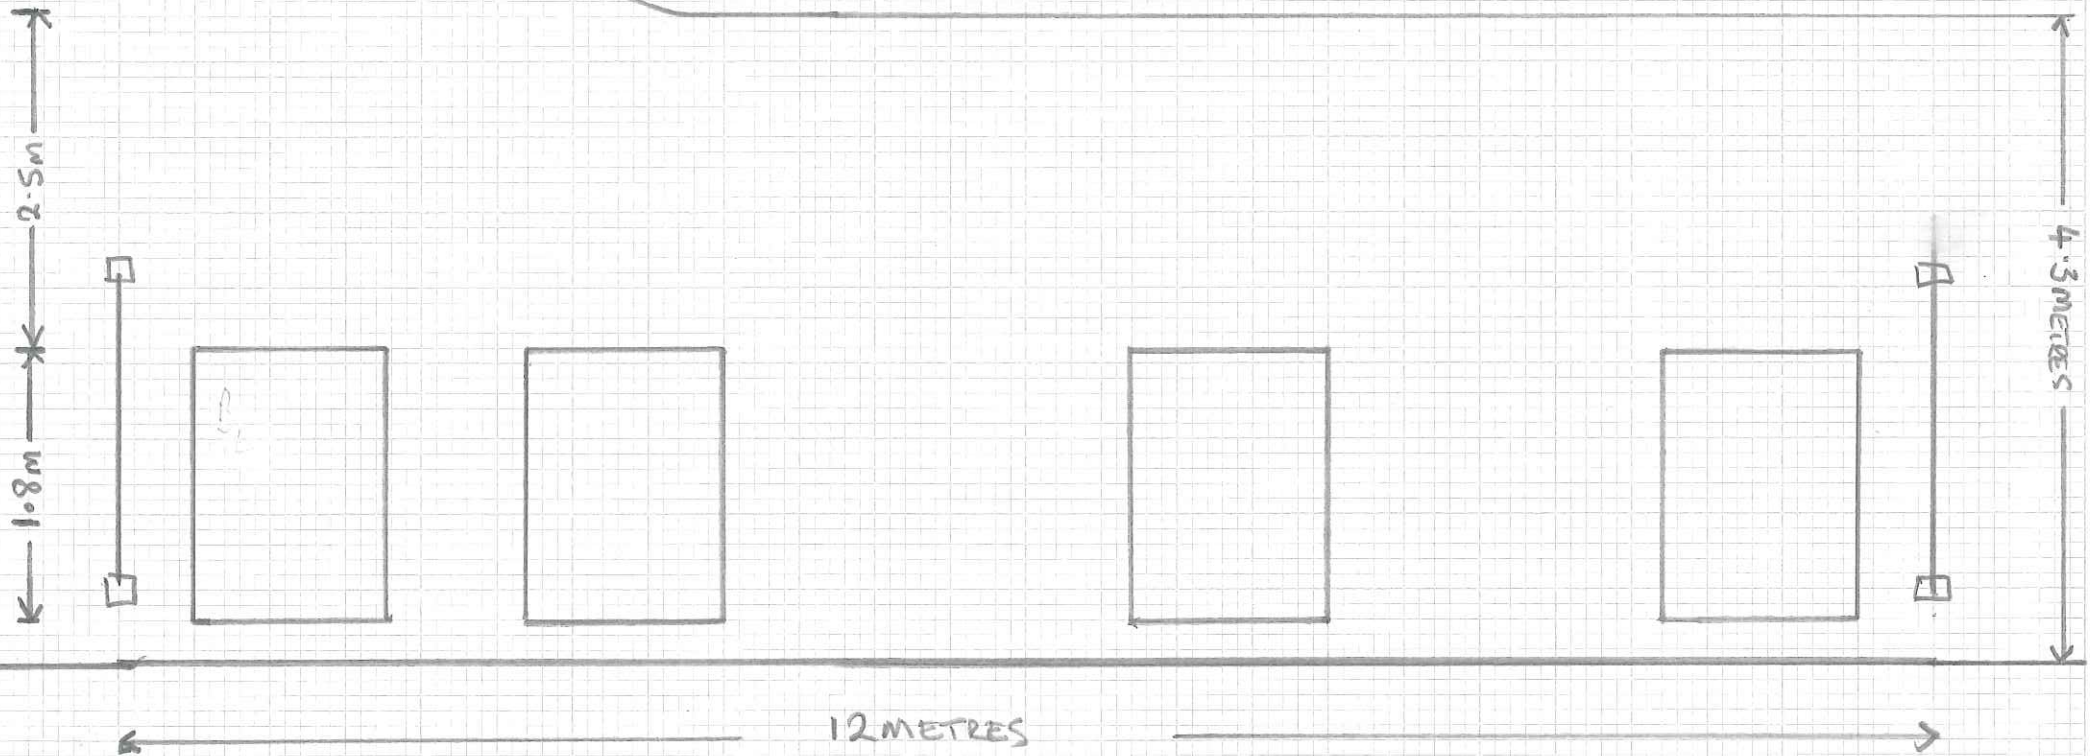

ROTONDA TAVERN
3 MONTPELLIER ST

4 PICNIC BENCHES
1.8M X 1.3 METRES

MONTPELLIER ST
PLAN DURING OPENING HOURS

LOTUS TAVERN

3 MONTPELLIER ST